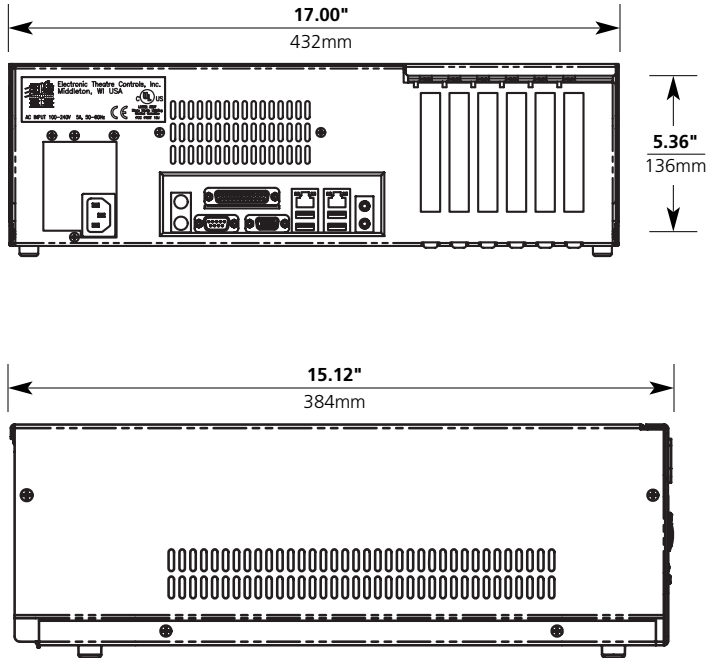

Emphasis™ 3D Server

Emphasis Series

PHYSICAL

Emphasis 3D Server Dimensions*

Model	Height		Width		Depth	
	inches	mm	inches	mm	inches	mm
Emphasis 3D Server	5.36	136	17.00	432	15.12	384

Emphasis Accessories Dimensions*

Model	Height		Width		Depth	
	inches	mm	inches	mm	inches	mm
DMX Node – rack	1.8	45	17	432	12.5	320
DMX Node – wall mount	8	203	8	203	4.1	105
DMX Node – Two Port	2	117	4.5	114	2.75	70
Video Node	1.8	45	17	432	12.5	320